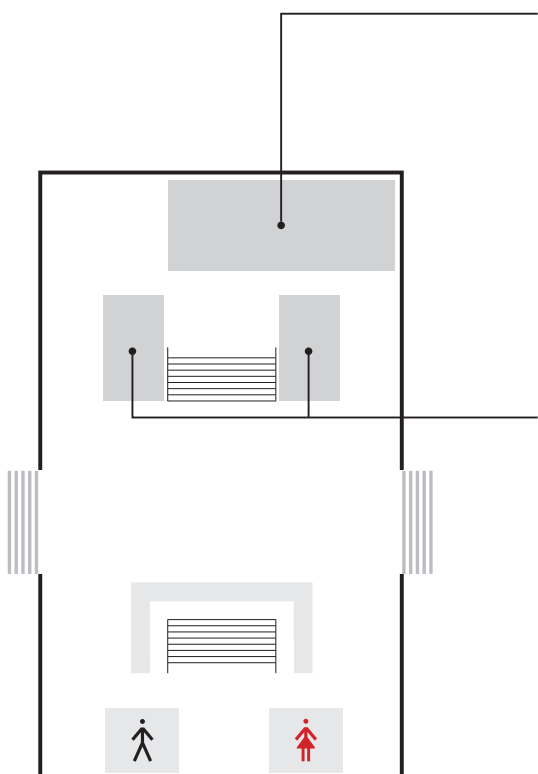

*When it gets busy it's limited for 2 hours. *Pre-school child is not charged.

ステージソファ席(2席) : 1,000円/お1人様
4 sides couch seat : 1,000yen / Per person

その他ソファ席(6席) : 500円/お1人様
Another couch seat : 500yen / Per person